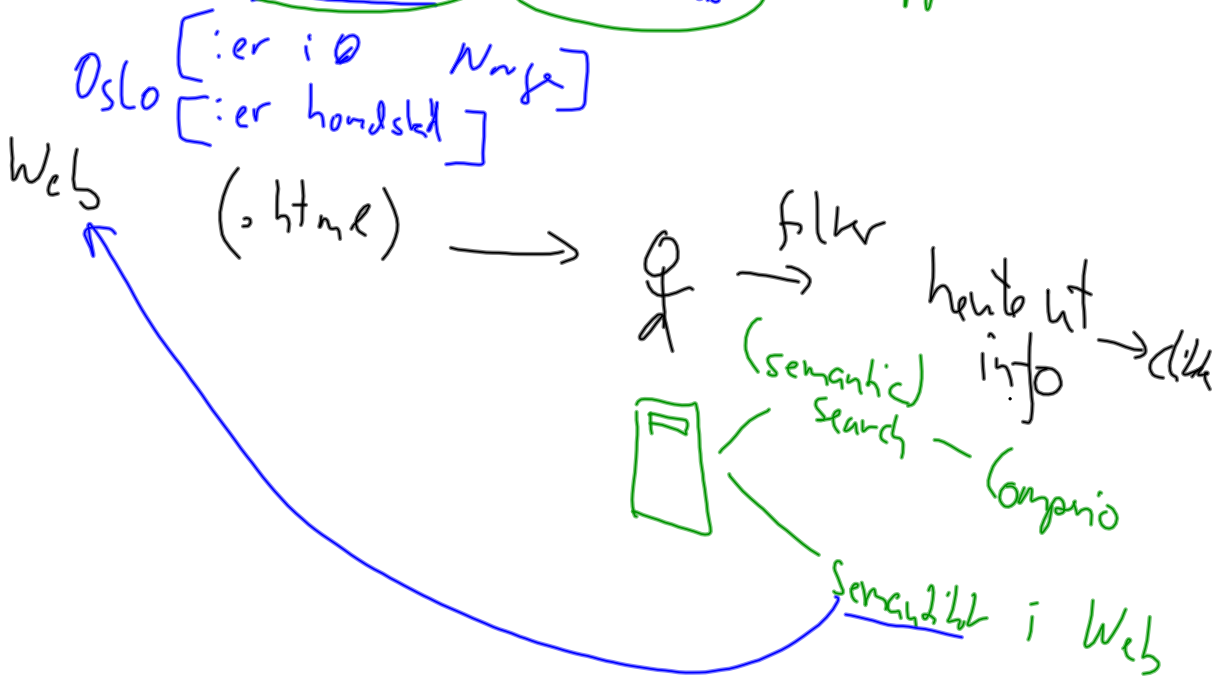

Josef. har ^{elkman} navn Moll
har mobil 90838066 Tripple