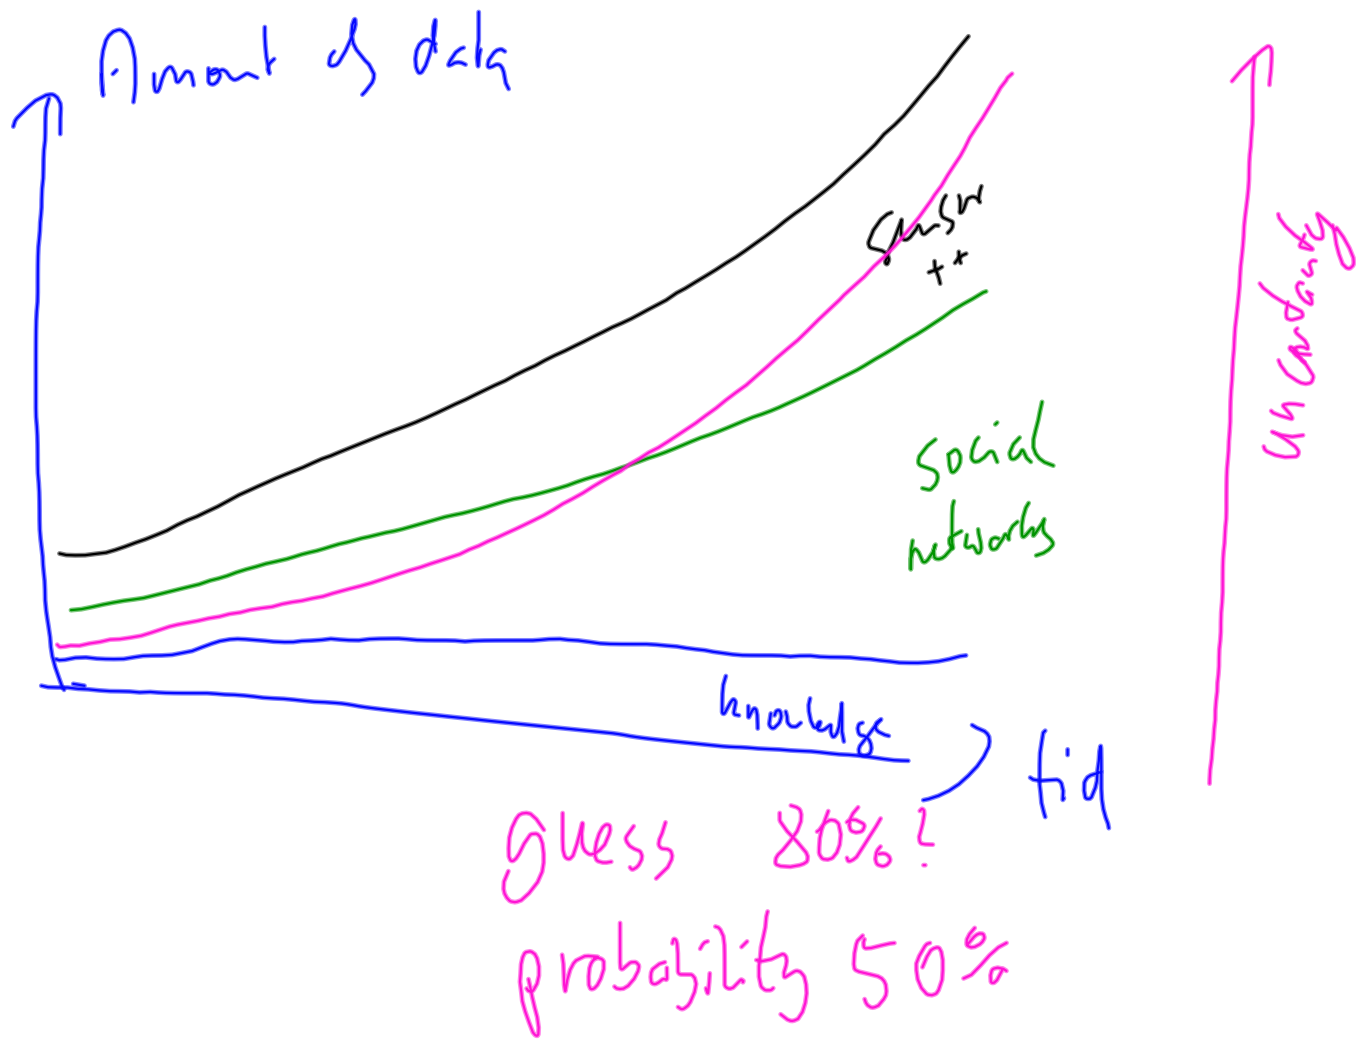

MIATOLEK

- sector specific
- open & privat data
- knowledge "person"

Service dashboard

dårlig info → kunnskap

annen info

Illustration

IBM

cross-check against
knowledge