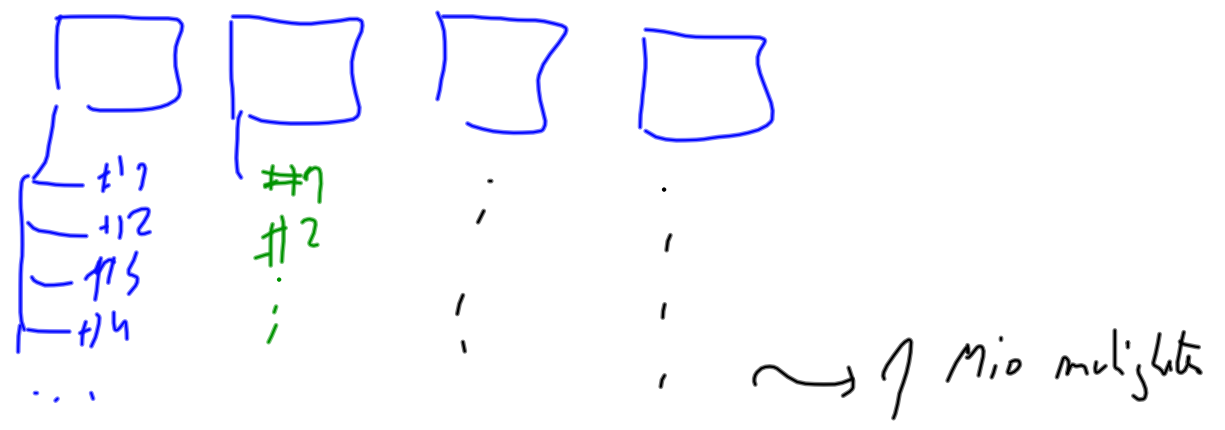

MIATOLEK

- sector specific
- open & privat data
- knowledge "person"

Service dashboard

dårlig info → kunnskap

annen info

Illustration

IBM

cross-check against
knowledge