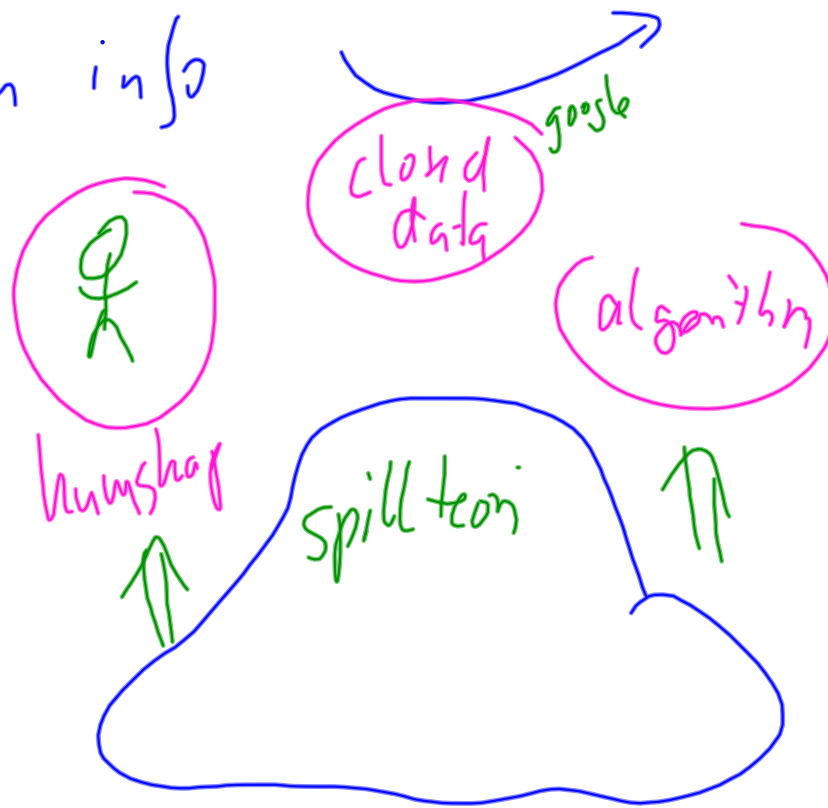

MIATOLEK

- sector specific
- open & privat data
- knowledge "person"

Service dashboard

dårlig info → kunnskap

annen info

Illustration

IBM

cross-check against
knowledge