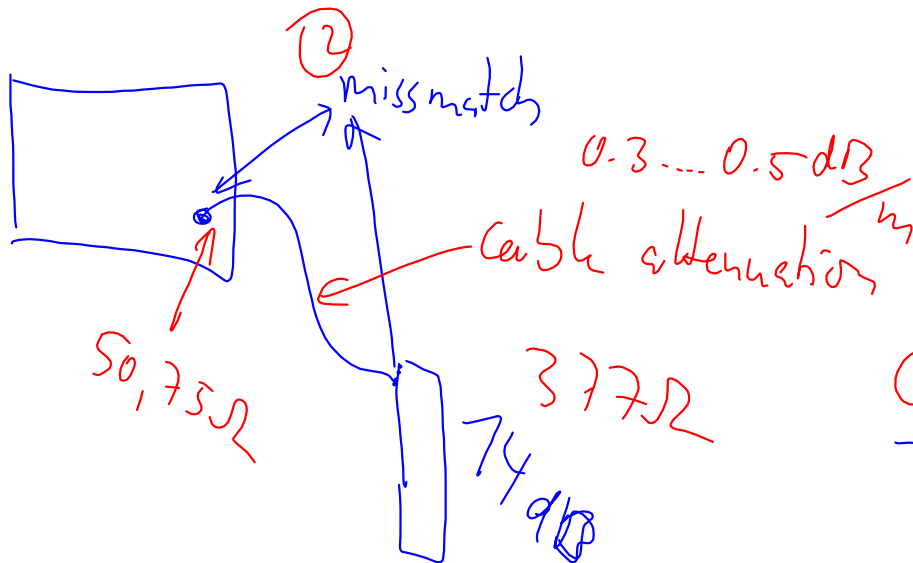

$P_{sens} \Rightarrow$  " "

$$R > P_{sens} + P_{Fading}$$

$$P_T < max P$$

based on Data Sheets

optional: Analysis & impact on range/capacity

reference  
 " 1  
 0 dB

$f = 2; 4 \dots 2; 485 \text{ GHz}$

① -thermal noise  
 ↳ receive