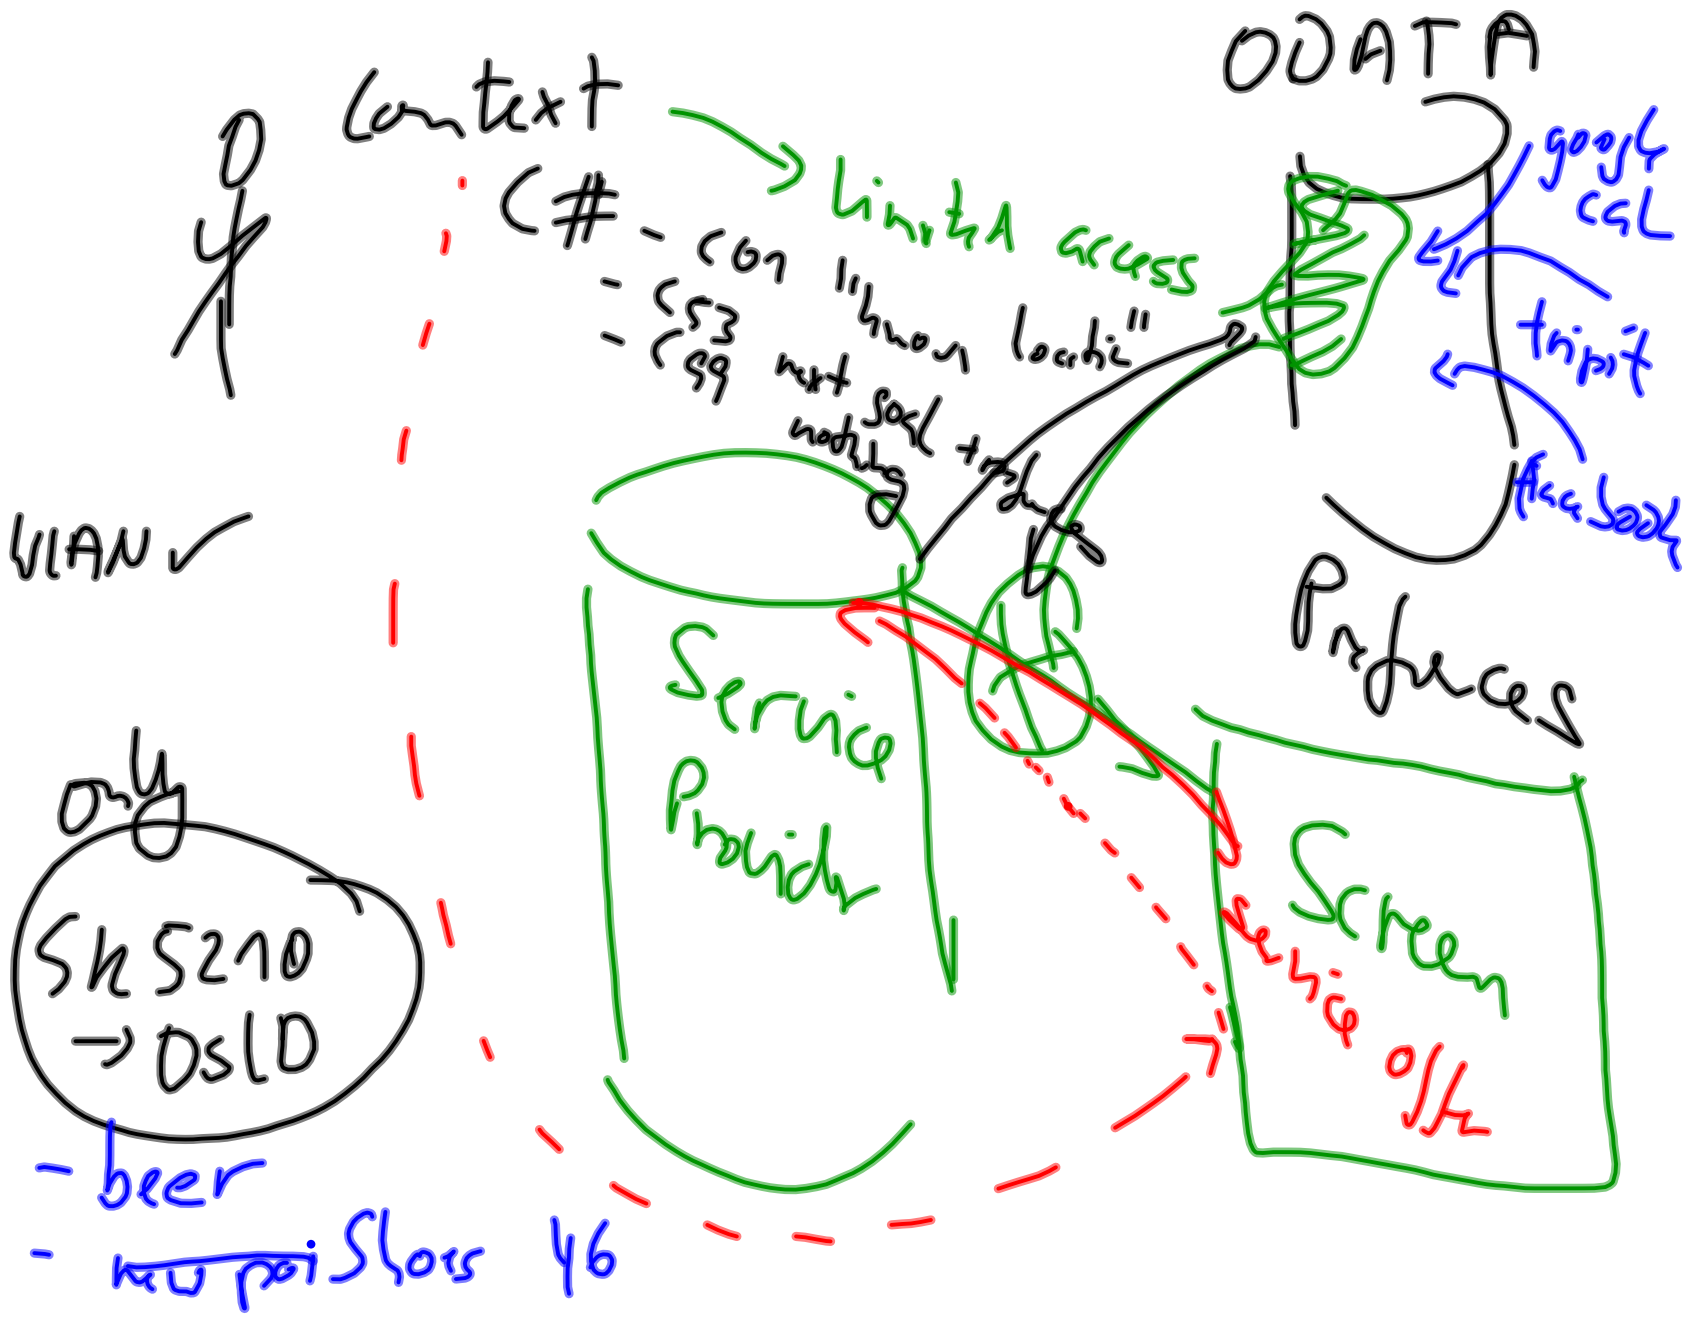

Scenario

↳ context-aware authentication

MS ??

Digit

1

2

3

4

5

6

- location
- trust id
- time
- activity (running, hanging around)
- ...

~~reply~~

Opera CWI Downloads Courses - CWI http://cwi.unik.no/ima...

Web cwi.unik.no/images/MasterThesis_at_UNIK.pdf Search with Google

Tools Sign Search with Google

Local Presence context-aware information

I:SIM Security & Mobility

- Information, Advertisement and Entertainment
- Context-aware and personalised

Handwritten notes:

- tracability of
- authentic chon - wifi
- Adv
- free Wifi
- preferences
- must context
- personalized
- common

a) all info on phone

b) most info in the cloud

the cloud

cloud access

Odotg
andh.

- single username/password

- double signcard

- triple biometrics