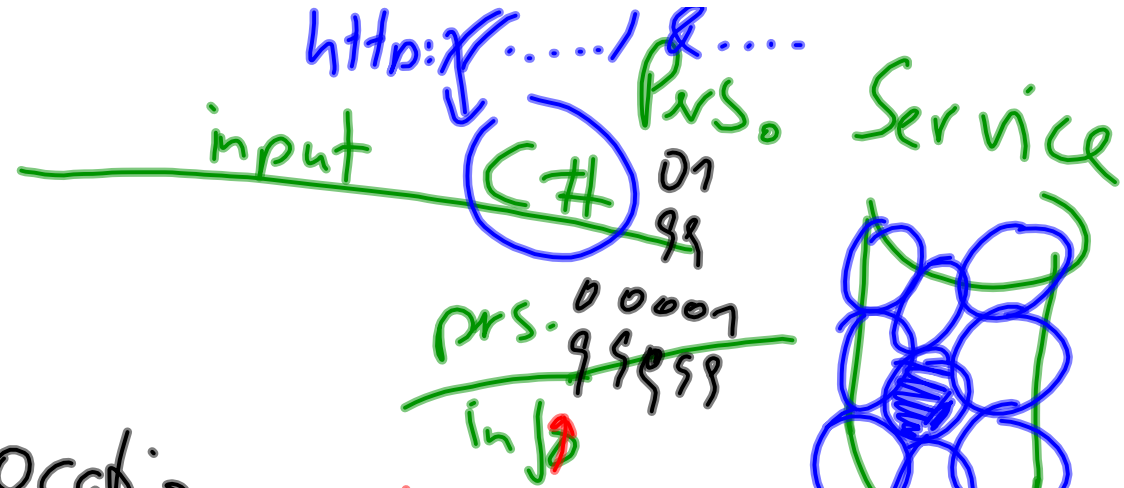

Scenario

↳ context-aware authentication

MS ??

Digit

1

2

3

4

5

6

- location
- trust id
- time
- activity (running, hanging around)
- ...

~~reply~~

Opera CWI Downloads Courses - CWI http://cwi.unik.no/ima...

Web cwi.unik.no/images/MasterThesis_at_UNIK.pdf Search with Google

Tools Sign Search with Google

Local Presence context-aware information

I:SIM Security & Mobility

- Information, Advertisement and Entertainment
- Context-aware and personalised

Handwritten notes:

- tracability of
- authentic chon - wifi
- Adv
- free Wifi
- preferences
- must context
- personalized
- common