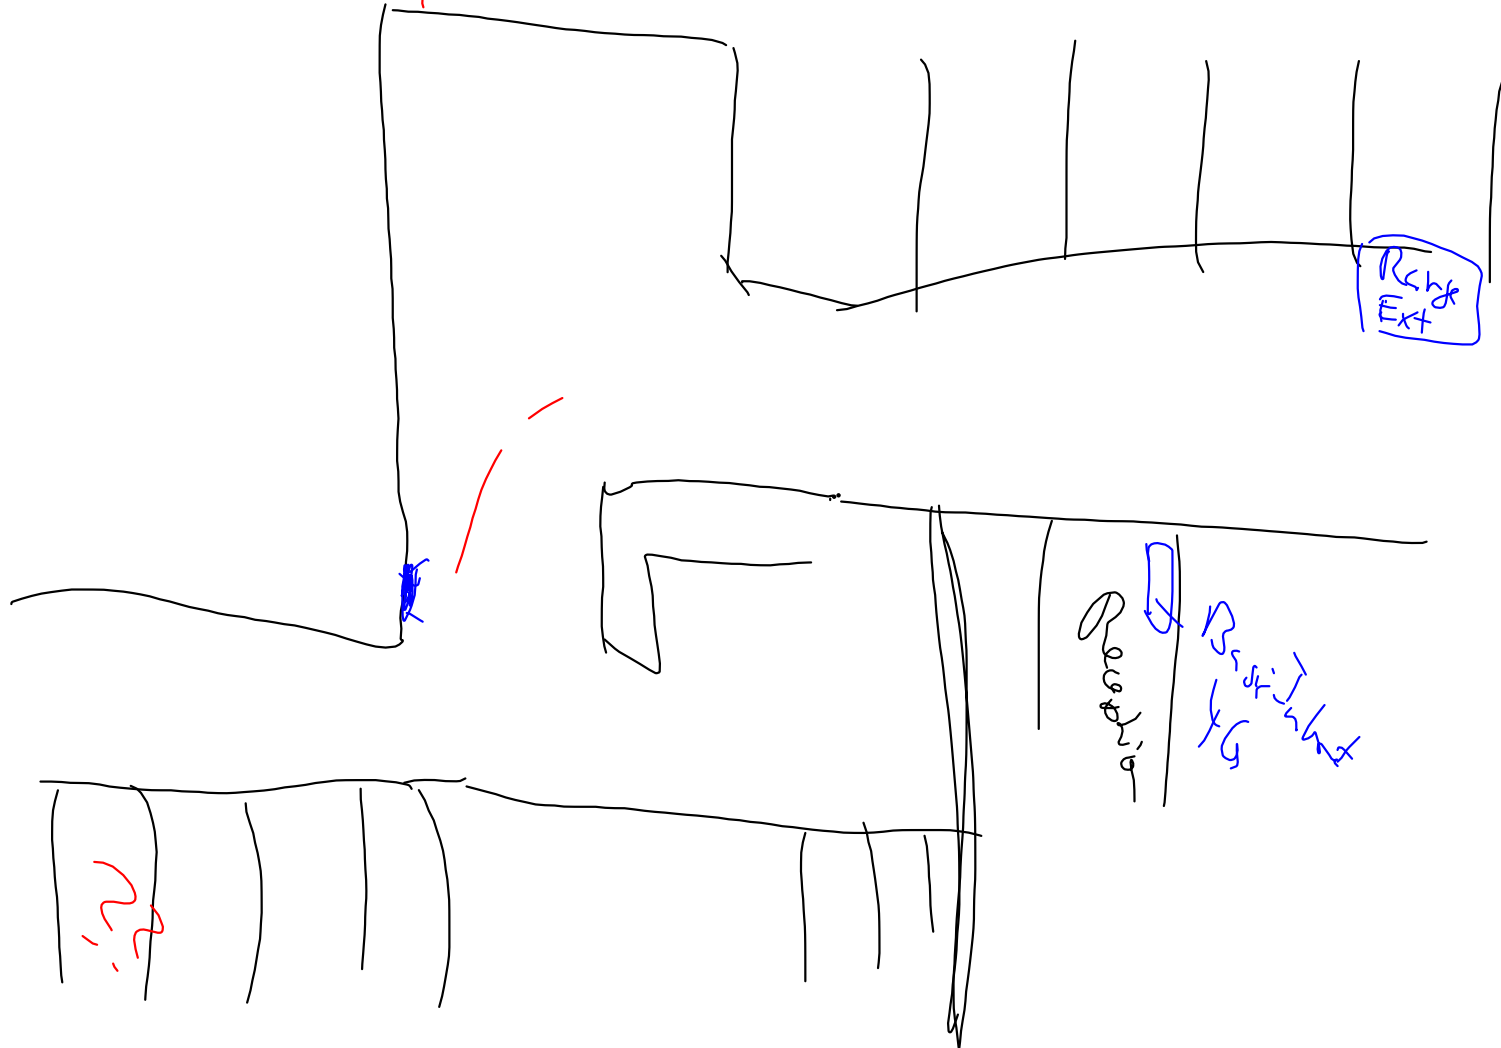

Grand / Barsel

(Mikrotik)

Eye Networks Use Case

1) Better coverage

2) Insight for **ISP**

3) Service differentiation for

- users (house, guest)

- applications (car, health, IoT, alarm, ...)

- public place access

- new biz model

- roaming home 80/80

- access
- guest at other places

- Limited Information

- Roaming guests