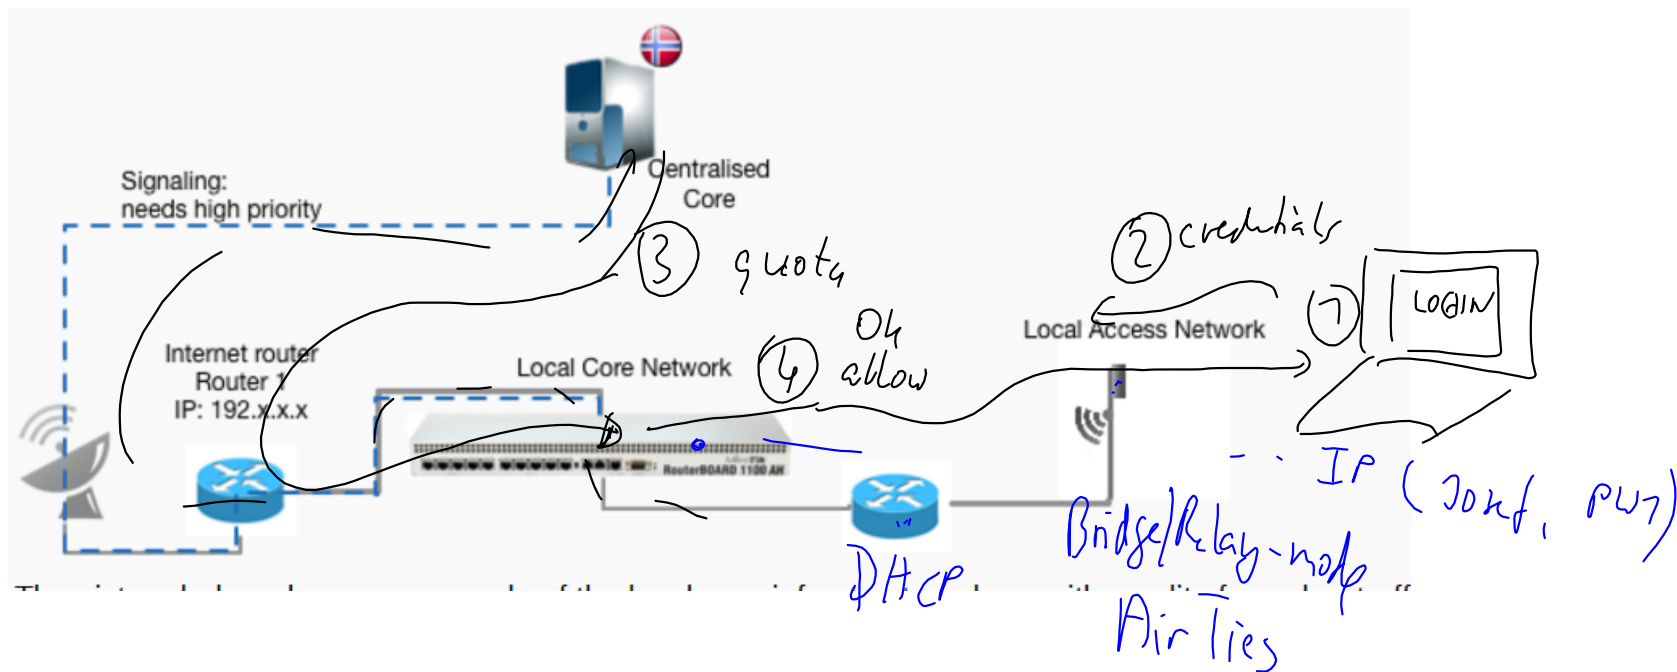

Grand / Barsel

(Mikrotik)

Eye Networks Use Case

1) Better coverage

2) Insight for **ISP**

3) Service differentiation for

- users (house, guest)

- applications (car, health, IoT, alarm, ...)

- public place access

- new biz model

- roaming home 80/80

- access
- guest at other places

- Limited Information

- Roaming guests