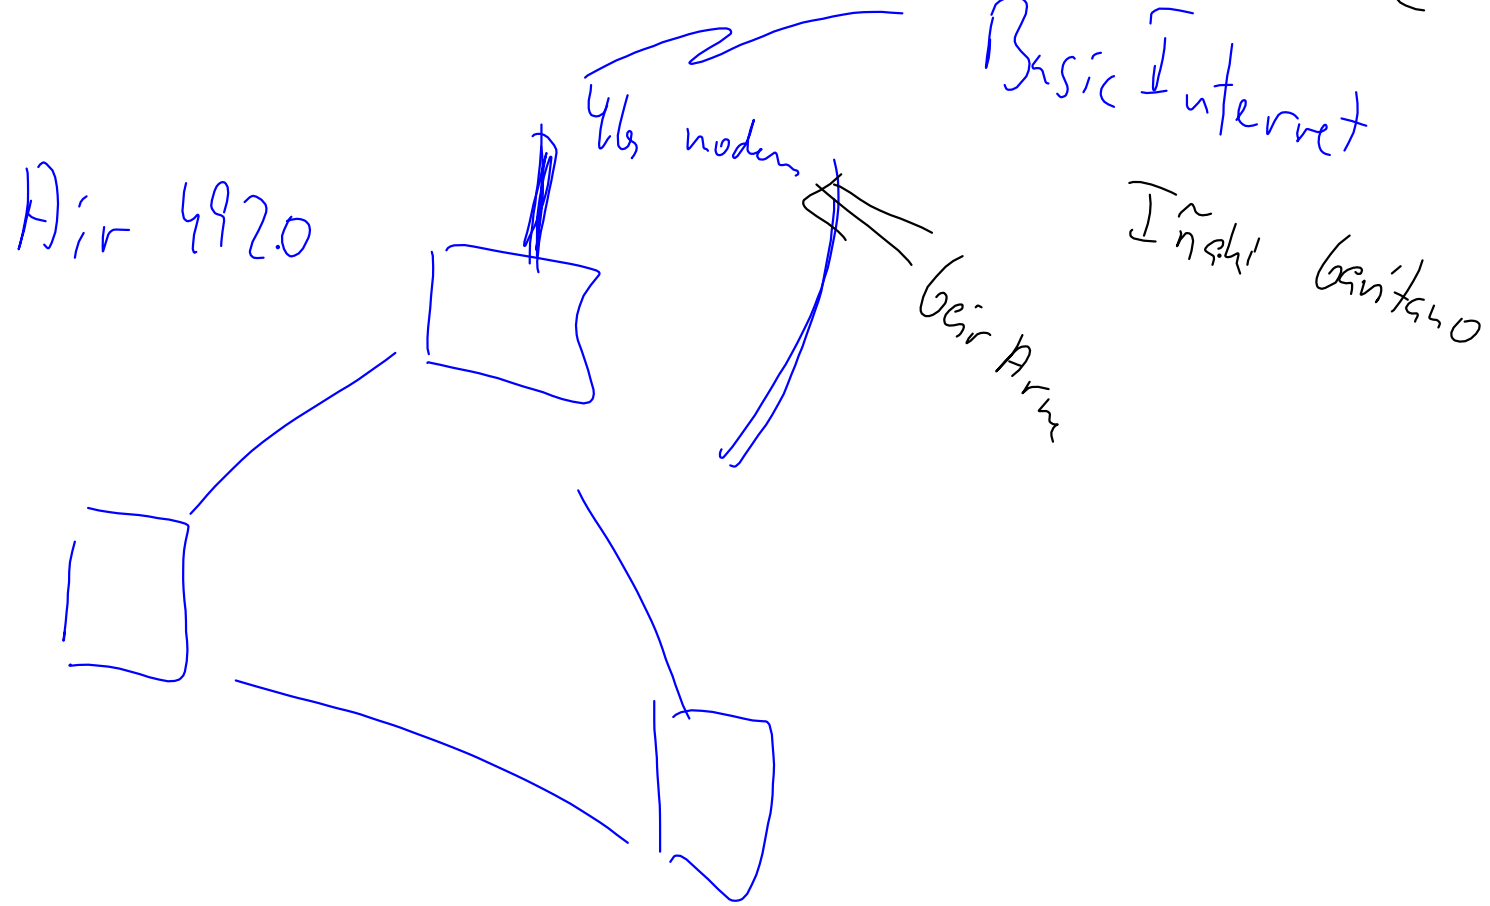

Grand / Barsel

(Mikrotik)

Eye Networks Use Case

1) Better coverage

2) Insight for **ISP**

3) Service differentiation for

- users (house, guest)

- applications (car, health, IoT, alarm, ...)

- public place access

- new biz model

- roaming home 80/80

- access
- guest at other places

- Limited Information

- Roaming guests