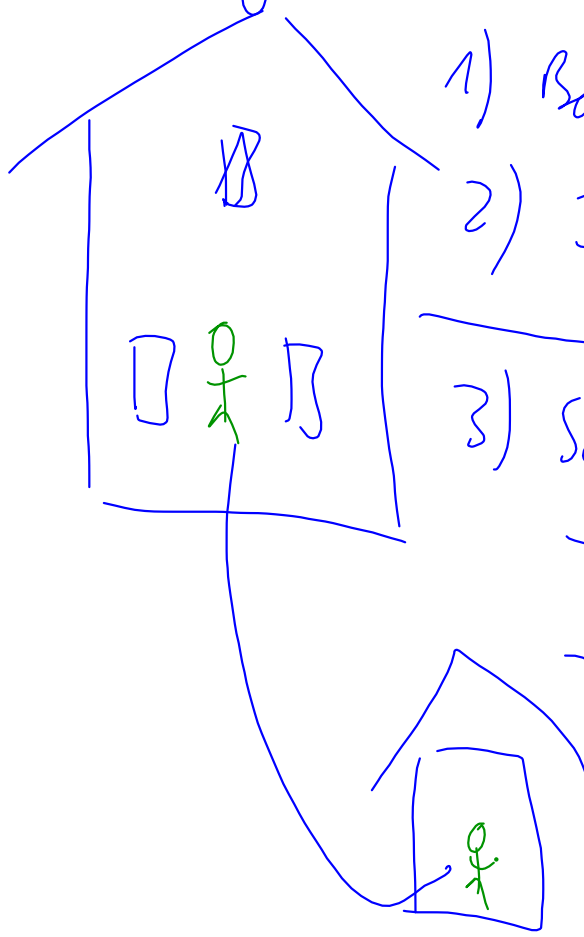

Grand / Barsel

(Mikrotik)

Eye Networks Use Case

1) Better coverage

2) Insight for **ISP**

3) Service differentiation for

- users (house, guest)

- applications (car, health, IoT, alarm, ...)

- public place access

- new biz model

- roaming home 80/80

- access
- guest at other places

- Limited Information

- Roaming guests