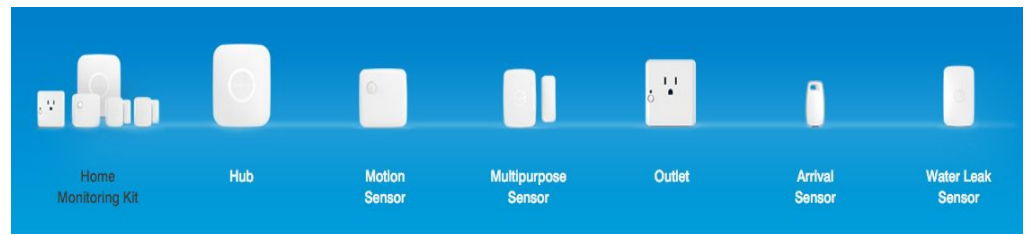

Support:

- IFTTT Technology
- openHAB

Philips Hue Product

- Personal wireless lighting product
- 3 bulbs support full spectrum of color
- uses WiFi
- control with Mobile App, remotely through Hue Bridge
- Possible to control
 - multiple bulbs, multiple lighting systems
 - changing color set by mood, image saved from phone
- Light can sync with music.
- Technology:
 - Geo-fencing Technology (lights can be on and off)
 - open ZigBee Light Link standard (integrate with if it has)
 - Supports Apple's homeKit

SmartThing from Samsung

- Smart hub to control smart devices.
- an open platform for smart homes and the consumer of Internet of Thing
- equipped with Wi-Fi and Bluetooth connectivity
- it obtains its objectives through the uses
 - hub - "gateway" or "home controller",
 - cloud platform, and
 - client applications.