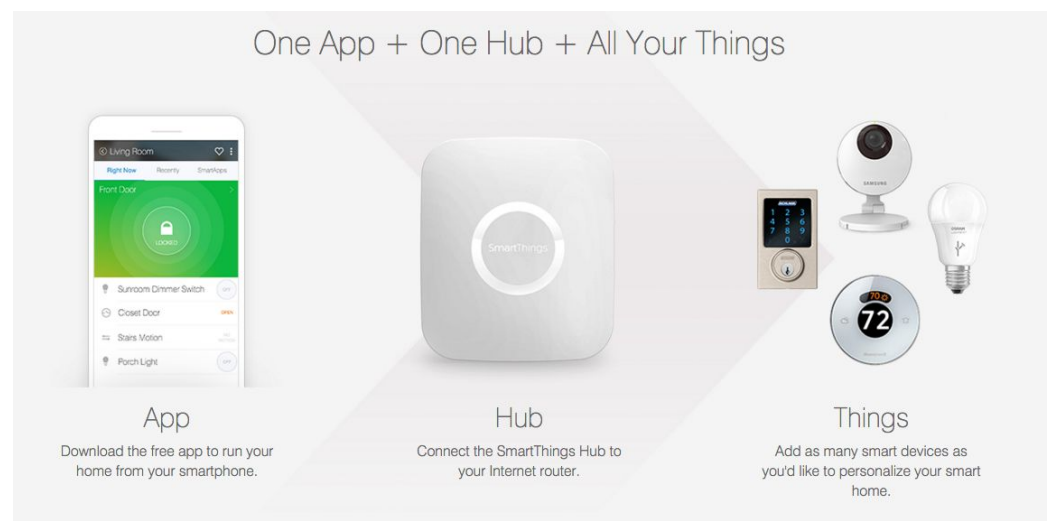

Support:

- IFTTT Technology
- openHAB

Philips Hue Product

- Personal wireless lighting product
- 3 bulbs support full spectrum of color
- uses WiFi
- control with Mobile App, remotely through Hue Bridge
- Possible to control
 - multiple bulbs, multiple lighting systems
 - changing color set by mood, image saved from phone
- Light can sync with music.
- Technology:
 - Geo-fencing Technology (lights can be on and off)
 - open ZigBee Light Link standard (integrate with if it has)
 - Supports Apple's homeKit

SmartThing from Samsung

- Smart hub to control smart devices.
- an open platform for smart homes and the consumer of Internet of Thing
- equipped with Wi-Fi and Bluetooth connectivity
- it obtains its objectives through the uses
 - hub - "gateway" or "home controller",
 - cloud platform, and
 - client applications.

SmartThing from Samsung

- works with many third-party IoT appliances
 - From Netgear, Philips, Honeywell and August.
- can integrate the products to form a connected house with products from partners like
 - Philips Hue, Belkin WeMo etc.
- With SmartThings app it is possible to control all smart devices in a smart home.
- connects directly to a home's internet router
 - compatible with communication protocols such as ZigBee, Z-Wave, and IP-accessible devices.
- SmartThings Shop

SmartThing

- SmartThings Arrival sensor
- SmartThings Water Leak Sensor
- Connected camera
 - video recording for unexpected
 - entity, motion or sound detected when user is unaware.
- Alarm - flashing siren, multi purpose sensors or motion sensors.
- Thermostat
- Smart Lock - lock/unlock from anywhere
- Power Outlet - control from anywhere, iron plug switch off.
- Possible to set up different notification as per importance.