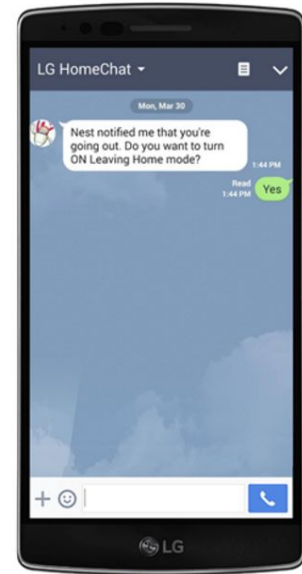

LG Smart ThinQ

- Features Smart Grid,
- Access
  - control and monitor appliances from outside
- Refg. count no. of door opening
- Display shows each appliance's energy consumption.
- SmartThinQ Sensor -
  - designed to work with traditional low-tech devices to make smart aware.