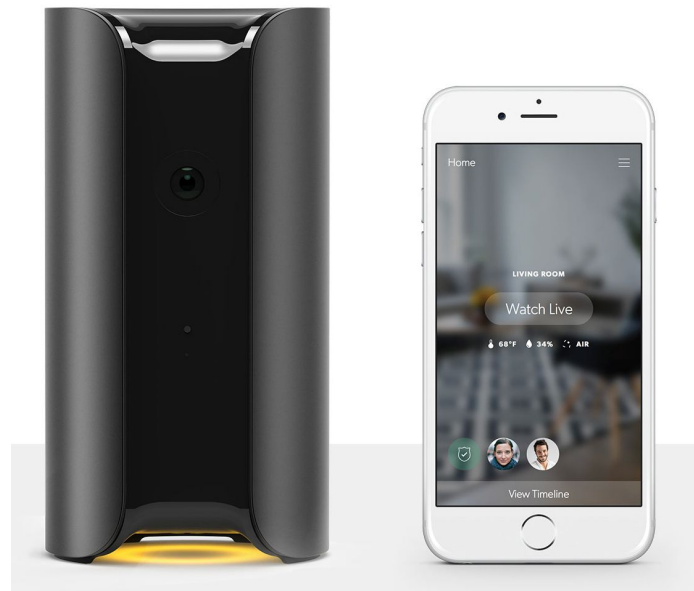

Sensibo

- a small device that turns any air conditioner into a smart air conditioner
- The compatible air conditioners must have a remote controller.
 - Uses IR commands
- as well as reduces its energy consumption.
- Connect Internet through WiFi.
- Set timer
- pre heat
- adapting with lifestyle
- supports IFTTT, Amazon Echo, SmartThings, OpenHAB and Apple HomeKit

SkylinkNet Home Security System

- smarter' home security system
- window and door fixtures contain motion sensors
- alert you when there is a trigger through an accompanying application.
- easy to set up and connect with the smartphone,
- comes with a keychain hob which allows users to remotely alarm and disarm a system
- 'panic' button, which if pressed, alerts the connected smartphone to the call for help.
- Skylink HomeControl Receiver
 - home automation is possible in terms of lights and appliances switching on and off,

Kevo

- Kevo (Key Evolved) from Kwikset
- electronic deadbolt which communicates with a Kevo Fob and accompanying smartphone app to lock and unlock a door.
- Interoperate with Nest
- temporary eKeys can be given to friend to open the door

Skybell

- SkyBell is a smart video doorbell
- Skybell also works with Nest

Canary

- security system into a sleek box
- Two way audio
- Home health technology
 - monitors air quality,
 - temperature, and
 - humidity.